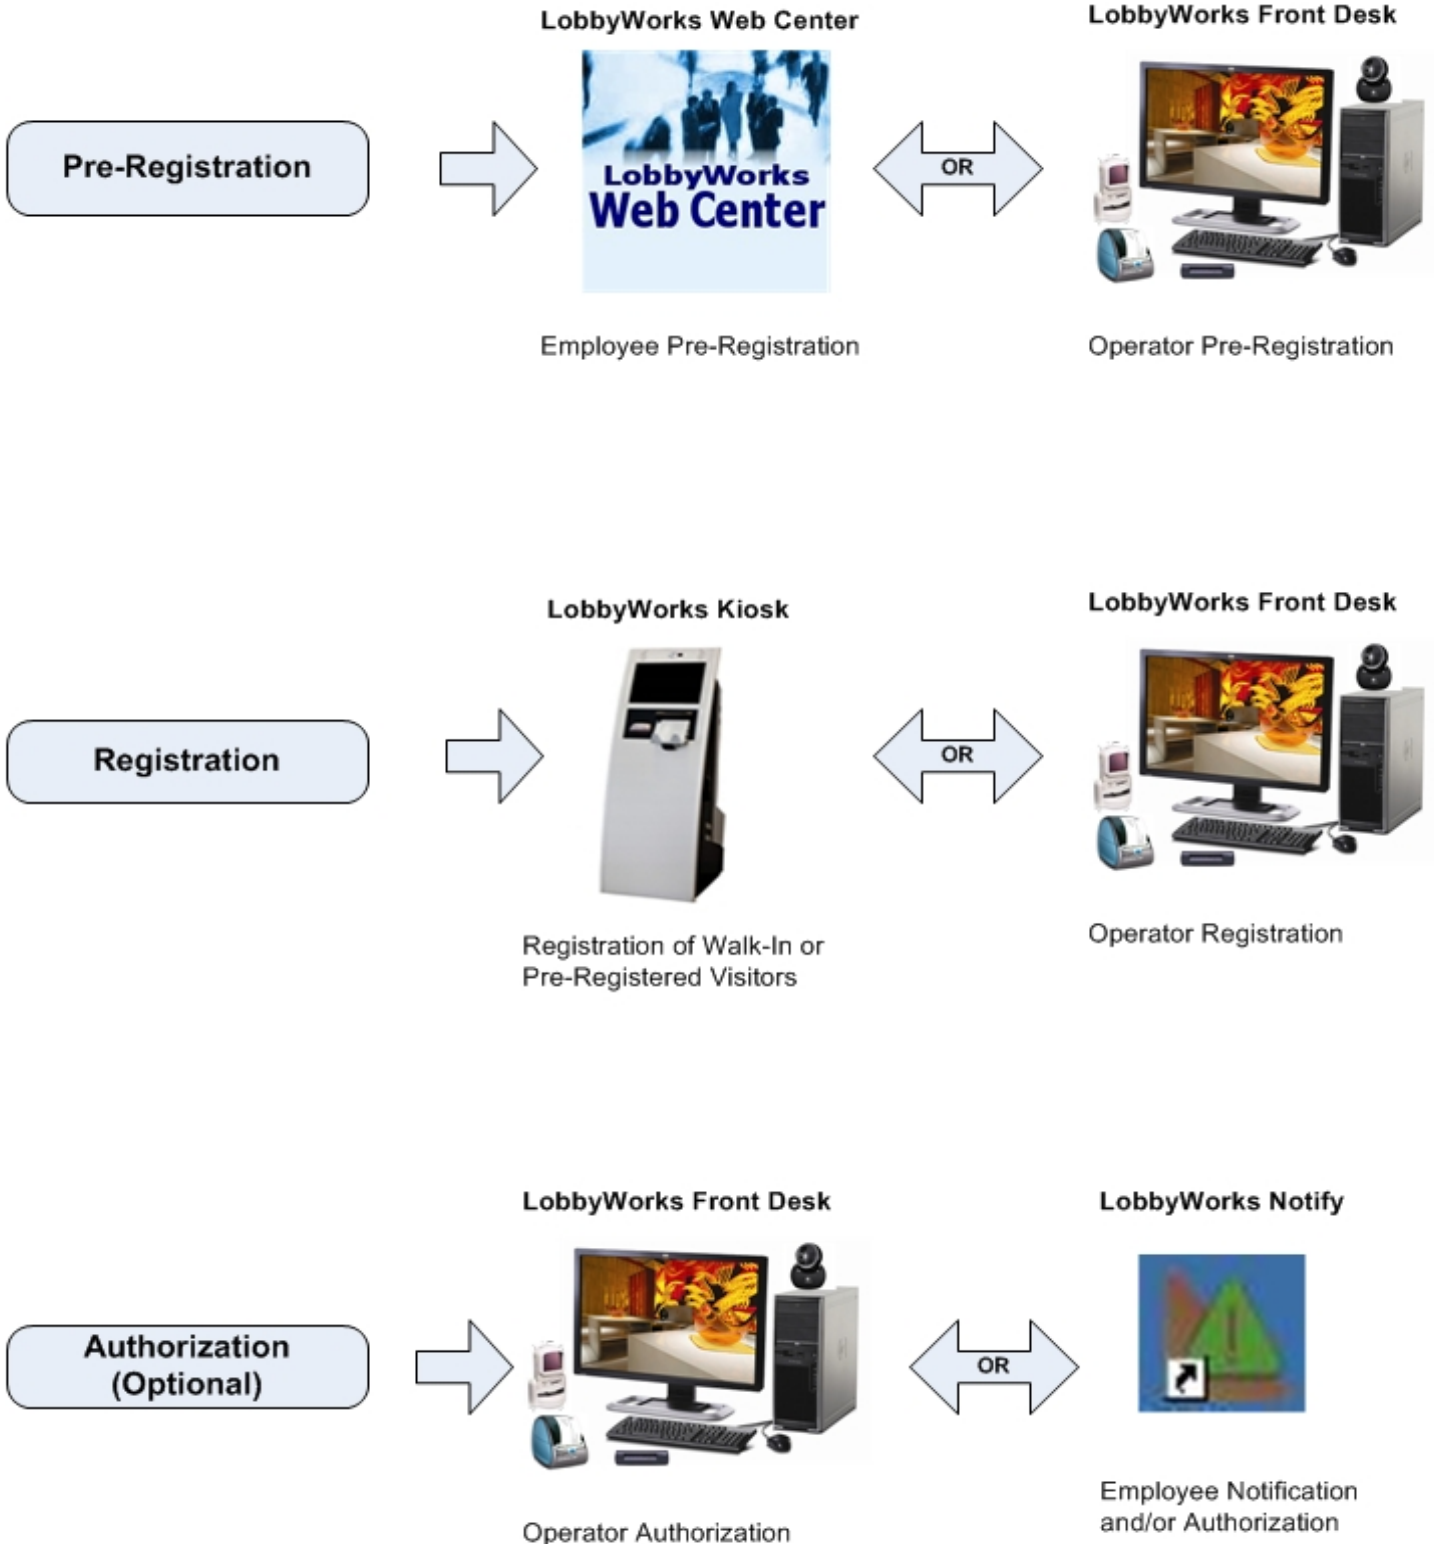

LobbyWorks Visitor Life Cycle Diagram

Purpose: This document is designed to show the Visitor life cycle in LobbyWorks and the various options to process each step in the cycle.

LobbyWorks Visitor Life Cycle Diagram (cont)